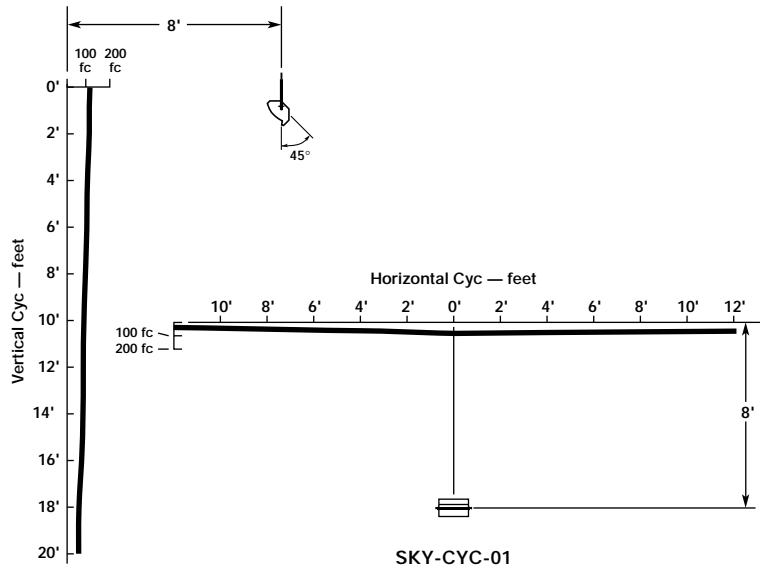

Specifications

Housing: Sheet aluminum and die-cast and aluminum construction.

Materials: Construction employs all corrosion-resistant materials and hardware.

Rating: 120 volts AC/DC operation, 12.5/6.25 amps, 1500 watts maximum per section.

Socket: Recessed single contact, two provided per section. Tool free relamping.

Cable: 36" Teflon leads encased in black fiberglass sleeving, one set of leads provided per section.

Yoke: 1/8"x2" extruded aluminum channel with dual handles.

Ganging Irons: Rigid flat steel with four handles.

Reflector: Peened specular aluminum.

Safety Screens: Stainless steel, one provided with each section.

Finish: Black epoxy sandtex, electrostatic application.

Weight: Approx; 12 lbs. (5.4 kg.) for SKY-CYC-01.
Approx; 22 lbs. (9.9 kg.) for SKY-CYC-02H.
Approx; 37 lbs. (16.7 kg.) for SKY-CYC-02V.
Approx; 28 lbs. (12.6 kg.) for SKY-CYC-03.
Approx; 52 lbs. (23.4 kg.) for SKY-CYC-04.

ACCESSORIES Supplied with Luminaire	
510	Malleable Iron Pipe Clamp with 1 & 2 section units
510-HD	Heavy Duty Malleable Iron Pipe Clamp with 3 & 4 section units
SC	Safety Cable with Spring Clip

ADDITIONAL ACCESSORIES	
SC-CF	Color Frame

SKC-CYC PERFORMANCE CHART WITH FDB LAMP

Fixture Type	Candlepower (Candela)	Beam Angle (Degrees°)		Field Angle (Degrees°)		Efficiency (%)
		H	V	H	V	
SKY-CYC-01	10,924	100°	105°	108°	107°	62.4

LAMP DATA

Watts	ANSI Code	Finish	Color Temp (°K)	Lumens	Volts	Rated Life (Hours)	Correction Factor
1500	FDB	Clear	3200	41,200	120	400	1.0
1500	FGT	Frost	3200	40,200	120	400	—
1000	FFT	Clear	3200	26,400	120	400	.64
1000	FGV	Frost	3200	25,700	120	400	—