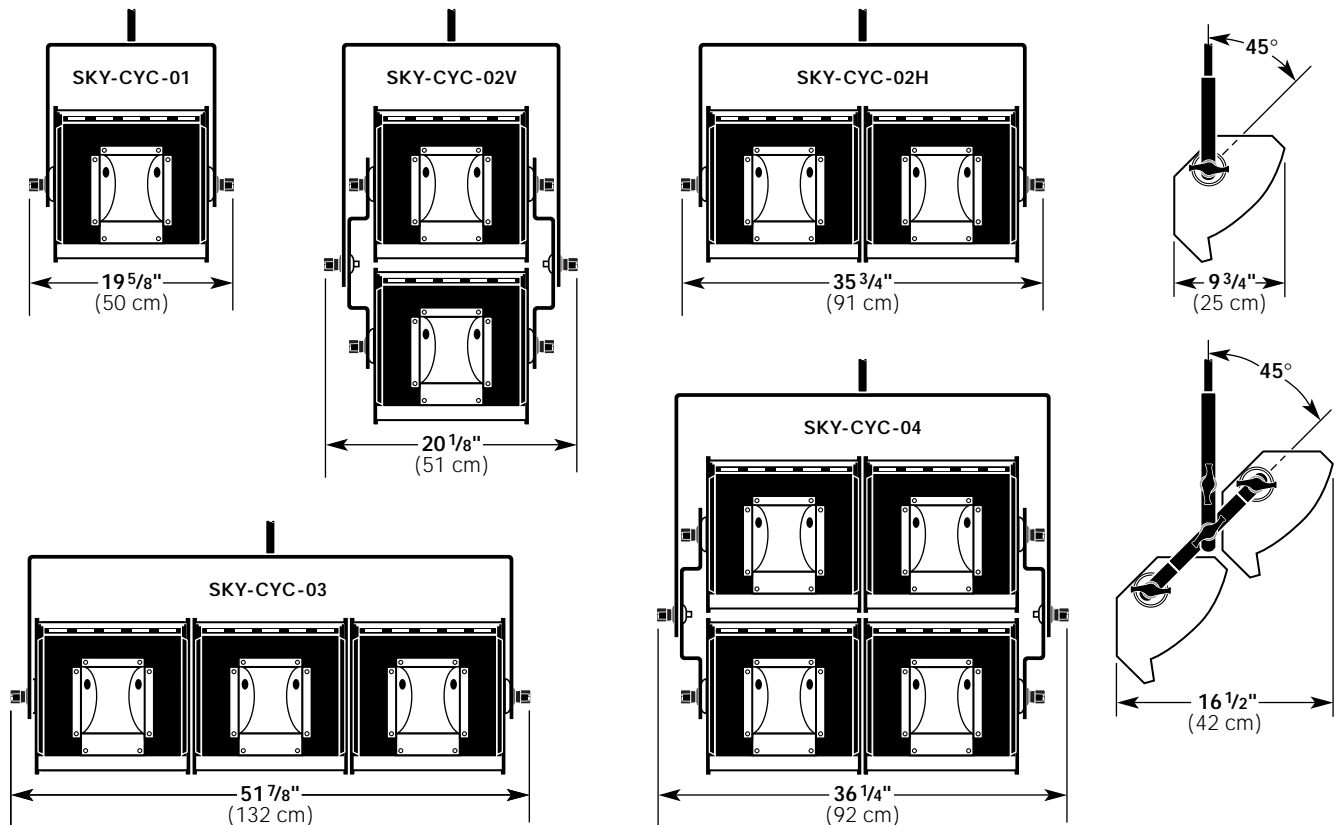

BORDERLIGHTS

Catalog Numbers

SKY-CYC-01 SKY-CYC-03

SKY-CYC-02H SKY-CYC-04

SKY-CYC-02V

Fixture Type:

A lightweight, wide spread, luminaire designed to provide and even wash of light on cycloramas; the four light sky cyc, when mounted 8 feet from the cyc, 12 feet on center will typically provide better than 1.3 to 1 uniformity between luminaires with a minimum of 176 footcandles at the bottom of a 20' cyc. Available in many configurations, the SKY-CYC is ideally suited for use in theatres and television studios as a compact, lightweight means of lighting large cycloramas from above.

Specifications subject to change without notice

1500 WATTS

SKY-CYC

Features

- Die-cast and sheet steel construction
- Broad even distribution
- High efficiency reflector
- Wide spacing – 12' O.C. typical
- Multiple mounting configurations
- Safety screen(s) included
- U.L. and c.U.L. listed for 1500 watts
- Made in the USA

Specifications

Housing: Sheet aluminum and die-cast and aluminum construction.

Materials: Construction employs all corrosion-resistant materials and hardware.

Rating: 120 volts AC/DC operation, 12.5/6.25 amps, 1500 watts maximum per section.

Socket: Recessed single contact, two provided per section. Tool free relamping.

Cable: 36" Teflon leads encased in black fiberglass sleeving, one set of leads provided per section.

Yoke: 1/8"x2" extruded aluminum channel with dual handles.