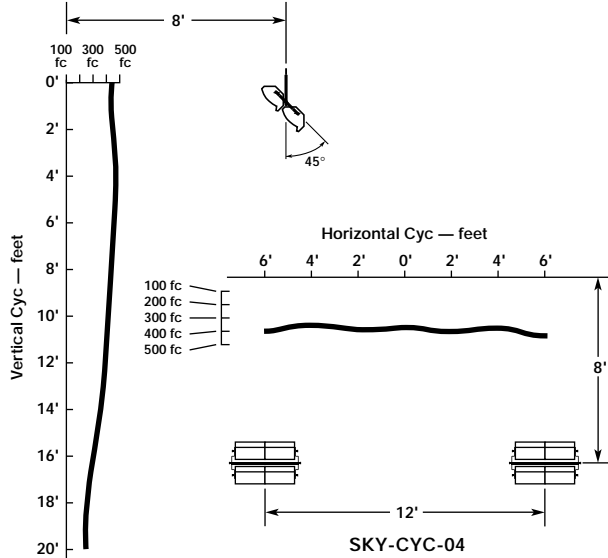

Specifications subject to change without notice

1500 WATTS

SKY-CYC

Features

- Die-cast and sheet steel construction
- Broad even distribution
- High efficiency reflector
- Wide spacing – 12' O.C. typical
- Multiple mounting configurations
- Safety screen(s) included
- U.L. and c.U.L. listed for 1500 watts
- Made in the USA

Socket: Recessed single contact, two provided per section. Tool free relamping.

Cable: 36" Teflon leads encased in black fiberglass sleeving, one set of leads provided per section.

Yoke: 1/8"x2" extruded aluminum channel with dual handles.

Weight: Approx; 12 lbs. (5.4 kg.) for SKY-CYC-01.
 Approx; 22 lbs. (9.9 kg.) for SKY-CYC-02H.
 Approx; 37 lbs. (16.7 kg.) for SKY-CYC-02V.
 Approx; 28 lbs. (12.6 kg.) for SKY-CYC-03.
 Approx; 52 lbs. (23.4 kg.) for SKY-CYC-04.